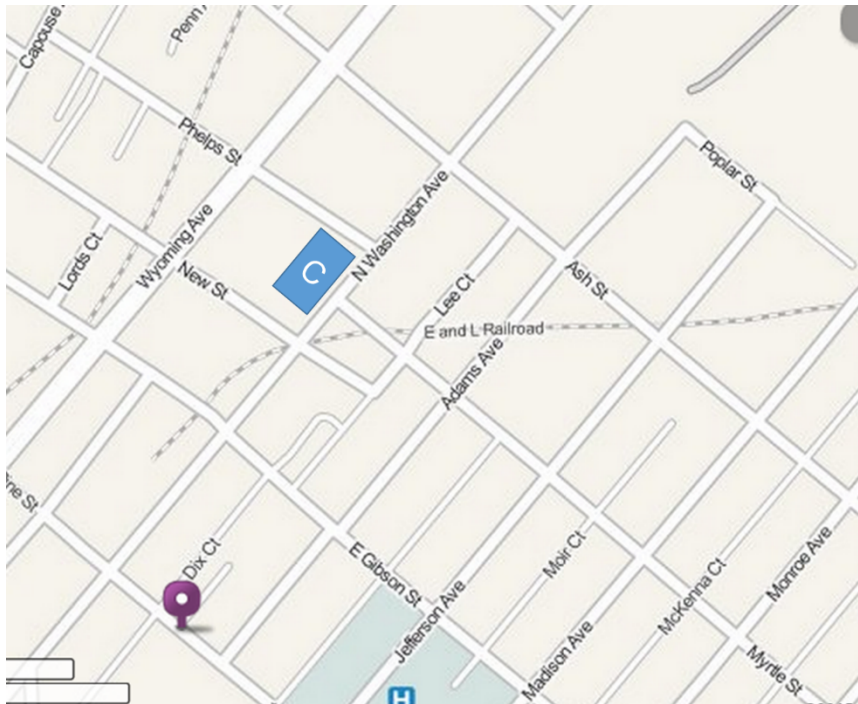

Directions and Parking at Geisinger Commonwealth School of Medicine

Driving Directions

Campus address: 525 Pine Street Scranton, PA 18509

GPS coordinates: 41.413212,-75.656061

General directions to campus from Exit 185:

From Exit 185, merge onto the Scranton Expressway, which brings traffic into downtown. At light, turn right onto Jefferson Avenue and proceed five blocks. Make a left onto Pine Street. Travel one block – Geisinger Commonwealth is in the middle of the block, on the right.

Parking:

Parking is available in lot C at Washington and Myrtle. The gates will be open. Spaces are limited and carpooling is recommended.

In addition, parking is available on Pine Street in front of the school but spaces are limited.

The entrance to the building is on Pine Street.