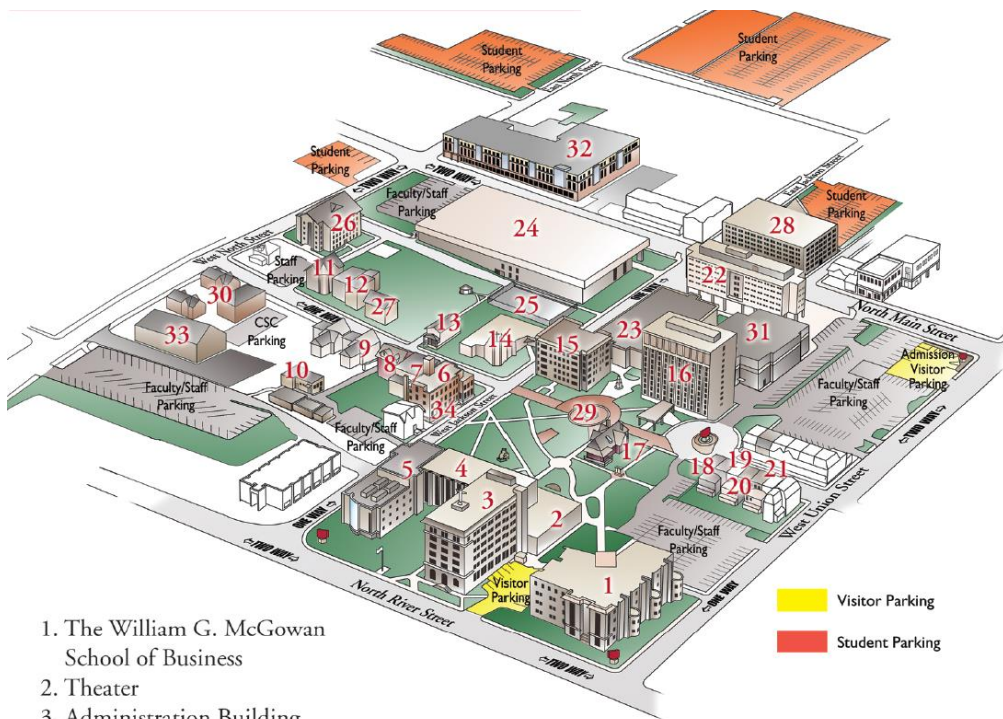

Directions to King's College: If you are using a GPS use the address **133 North Franklin St, Wilkes-Barre, PA.** This will take you to a cul de sac where there will be signs pointing to the Holy Cross lot. We will also have a security guard to assist with those coming in. You can also take Exit 168 (Formerly Exit 46), Highland Park Blvd. (Notice the Wachovia Arena on your right as you exit.) Follow the ramp to the stop light and turn left. Follow Highland Park Blvd. to the traffic light at the intersection with Route 309 and notice the King's Robert L. Betzler Fields on your left. Proceed straight through the light at the Rte. 309 intersection. Highland Park Blvd. Now becomes Coal Street. Follow Coal Street to the bottom of the hill and turn left onto Wilkes-Barre Blvd. Turn right at the next light onto Market Street. At the third light, bear right around Public Square. Stay in the right lane, and at the next light, turn right onto North Main Street. Turn left at the next light onto West Union Street and the Admissions Visitors' Parking Area is on your right. If this lot is filled, continue on West Union Street, the Holy Cross lot will also be open and is labeled Faculty/staff Parking on the Map on Union St. Park in this lot.

Go to Building number 31 on the map, the Sheehy- Farmer Campus Center third floor to begin the Summit. We will also be using building 15, the Hafey Marion Building, and building 3, the Administration building, for our Break out rooms.

18. Athletic Recruitment Center
19. Study Abroad and Honors Program
20. College Offices
21. Alumni Relations
22. Esseff Hall
23. D. Leonard Corgan Library
24. Scandlon Physical Education Center
25. Basketball Court
26. Flood Hall
27. Human Resources
28. Alumni Hall
29. Monarch Court
30. Moreau Court
31. Sheehy-Farmer Campus Center
32. Thomas J. O'Hara Hall
33. André Hall (Student Health Center)
34. Office of Public Safety and Security