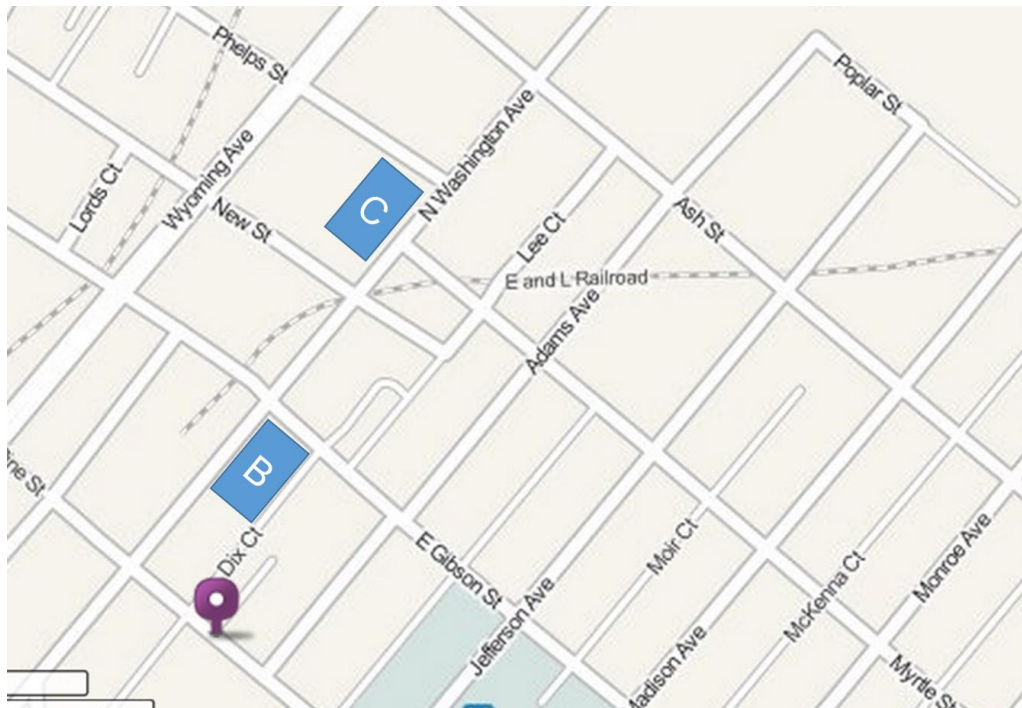

Directions and Parking at TCMC

Driving Directions

Campus address: 525 Pine Street Scranton, PA 18509

GPS coordinates: 41.413212,-75.656061

From Binghamton, New York: I-81 South to Exit 185

From New England: I-84 West to I-81 South to Exit 185

From Philadelphia: Take Northeast Extension of PA Turnpike to Exit 115, Wilkes-Barre/Bear Creek, Route 115. Turn left onto Route 115 and follow signs to I-81 North to Exit 185.

From New Jersey, New York City, and the Poconos: I-80 West to I-380 West to I-81 South to Exit 185.

From Western PA: I-80 East to I-81 North to Exit 185

General directions to campus from Exit 185:

From Exit 185, merge onto the Scranton Expressway, which brings traffic into downtown. At light, turn right onto Jefferson Avenue and proceed five blocks. Make a left onto Pine Street. Travel one block - The Commonwealth Medical College is in the middle of the block, on the right.

Parking:

Parking is available in lot B on the corner of Washington Avenue and E. Gibson St, and lot C at Washington and Myrtle. The gates will be open.

In addition, parking is available on Pine Street in front of the school but spaces are limited.